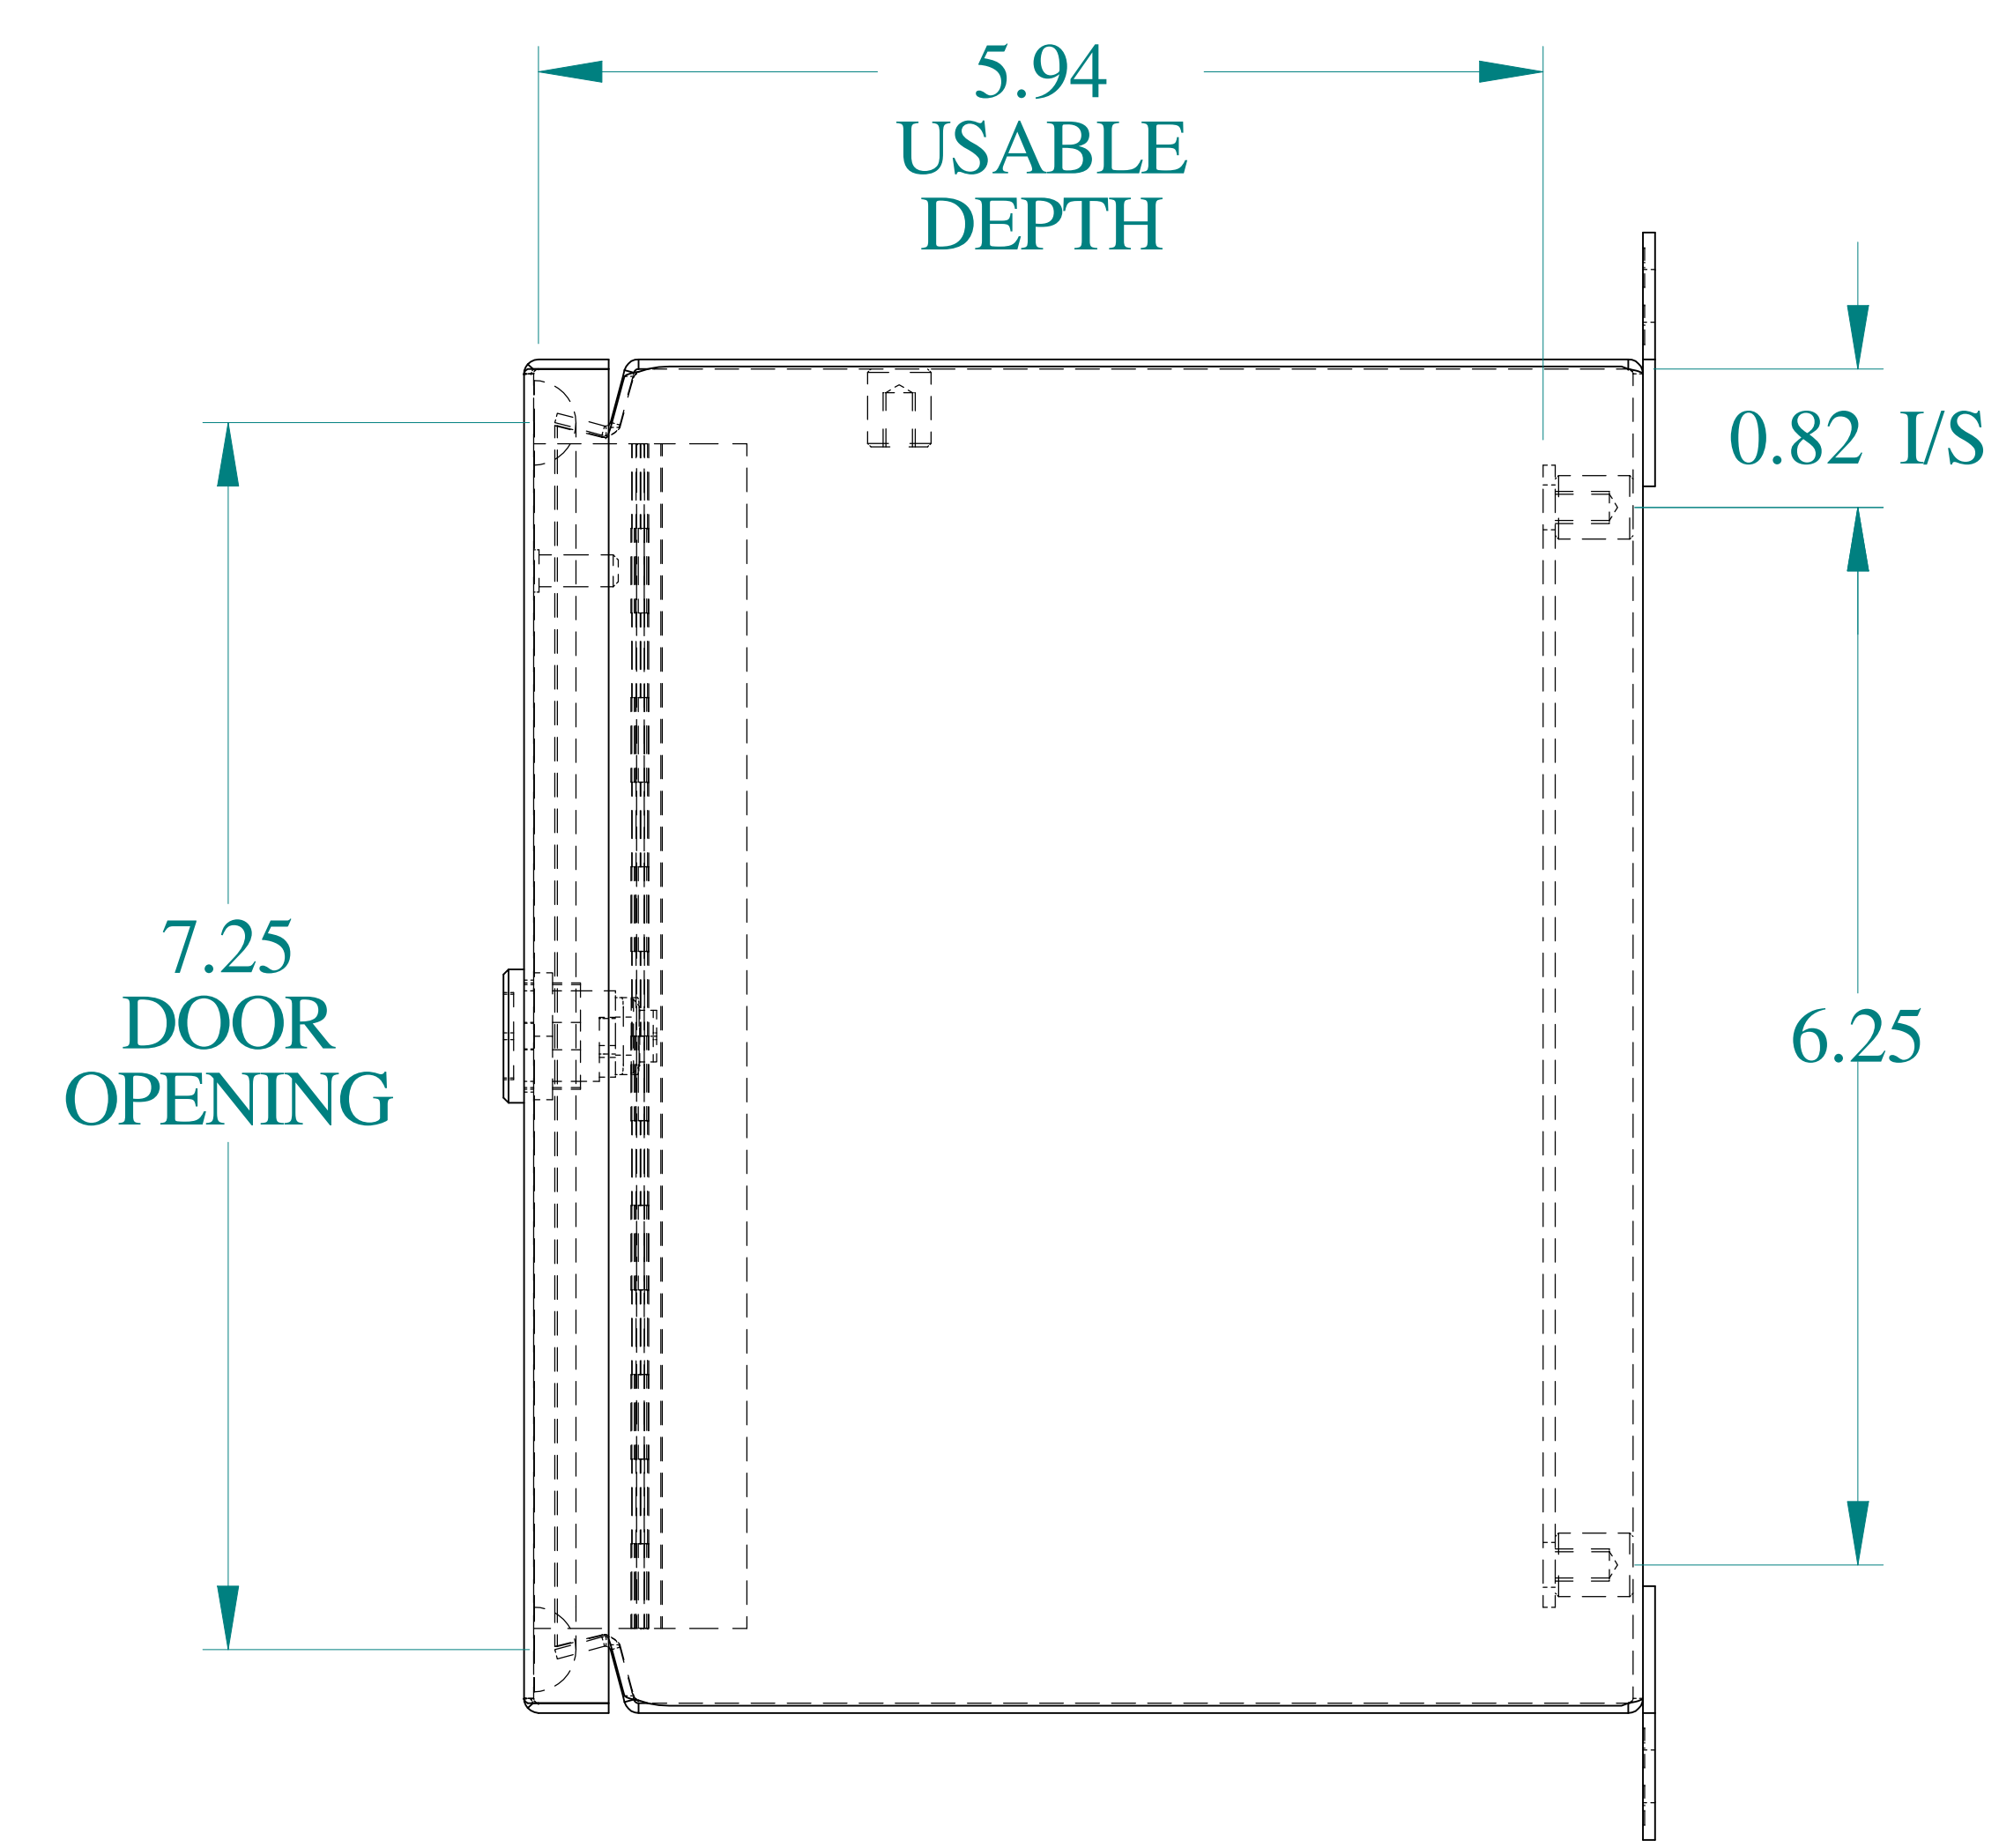

TOP VIEW

ISOMETRIC VIEWS

SIDE VIEW

FRONT VIEW

SIDE VIEW

BACK VIEW

BOTTOM VIEW

Data subject to change without notice.

Part #: EJ866

Date: Mar. 24, 2019