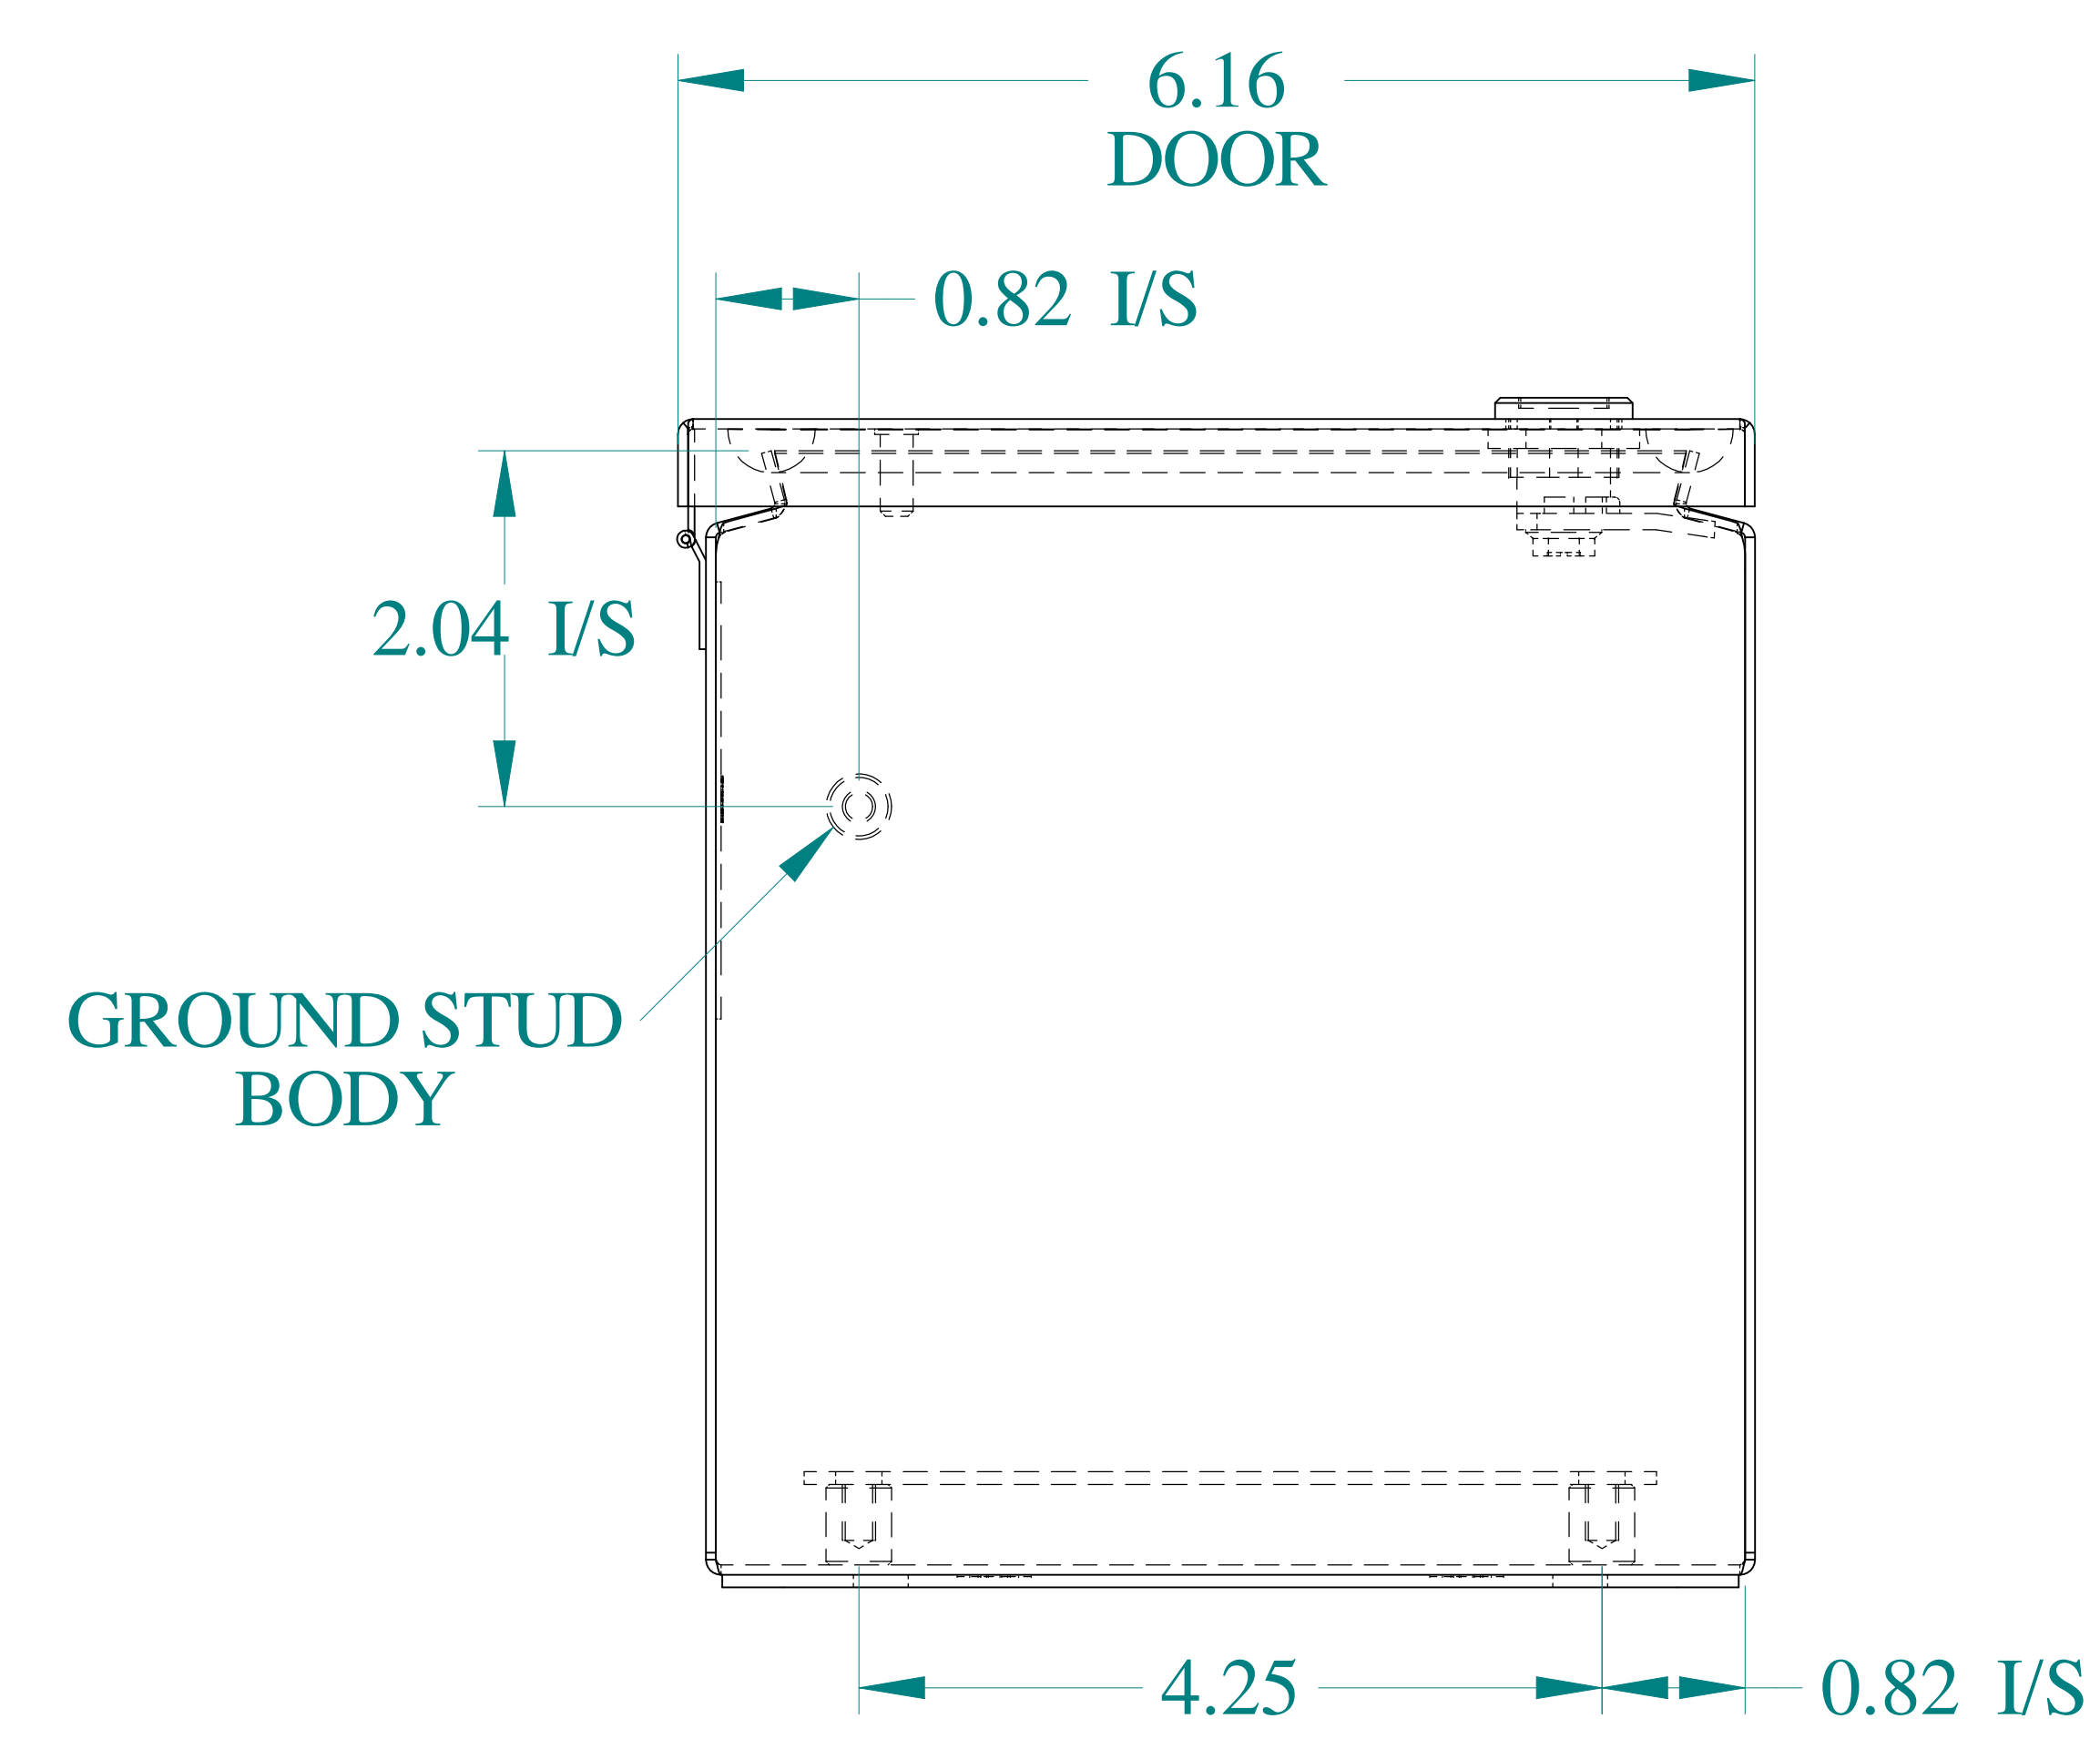

TOP VIEW

ISOMETRIC VIEWS

SIDE VIEW

FRONT VIEW

SIDE VIEW

BACK VIEW

BOTTOM VIEW

Data subject to change without notice.

Part #: EJ866

Date: Mar. 24, 2019