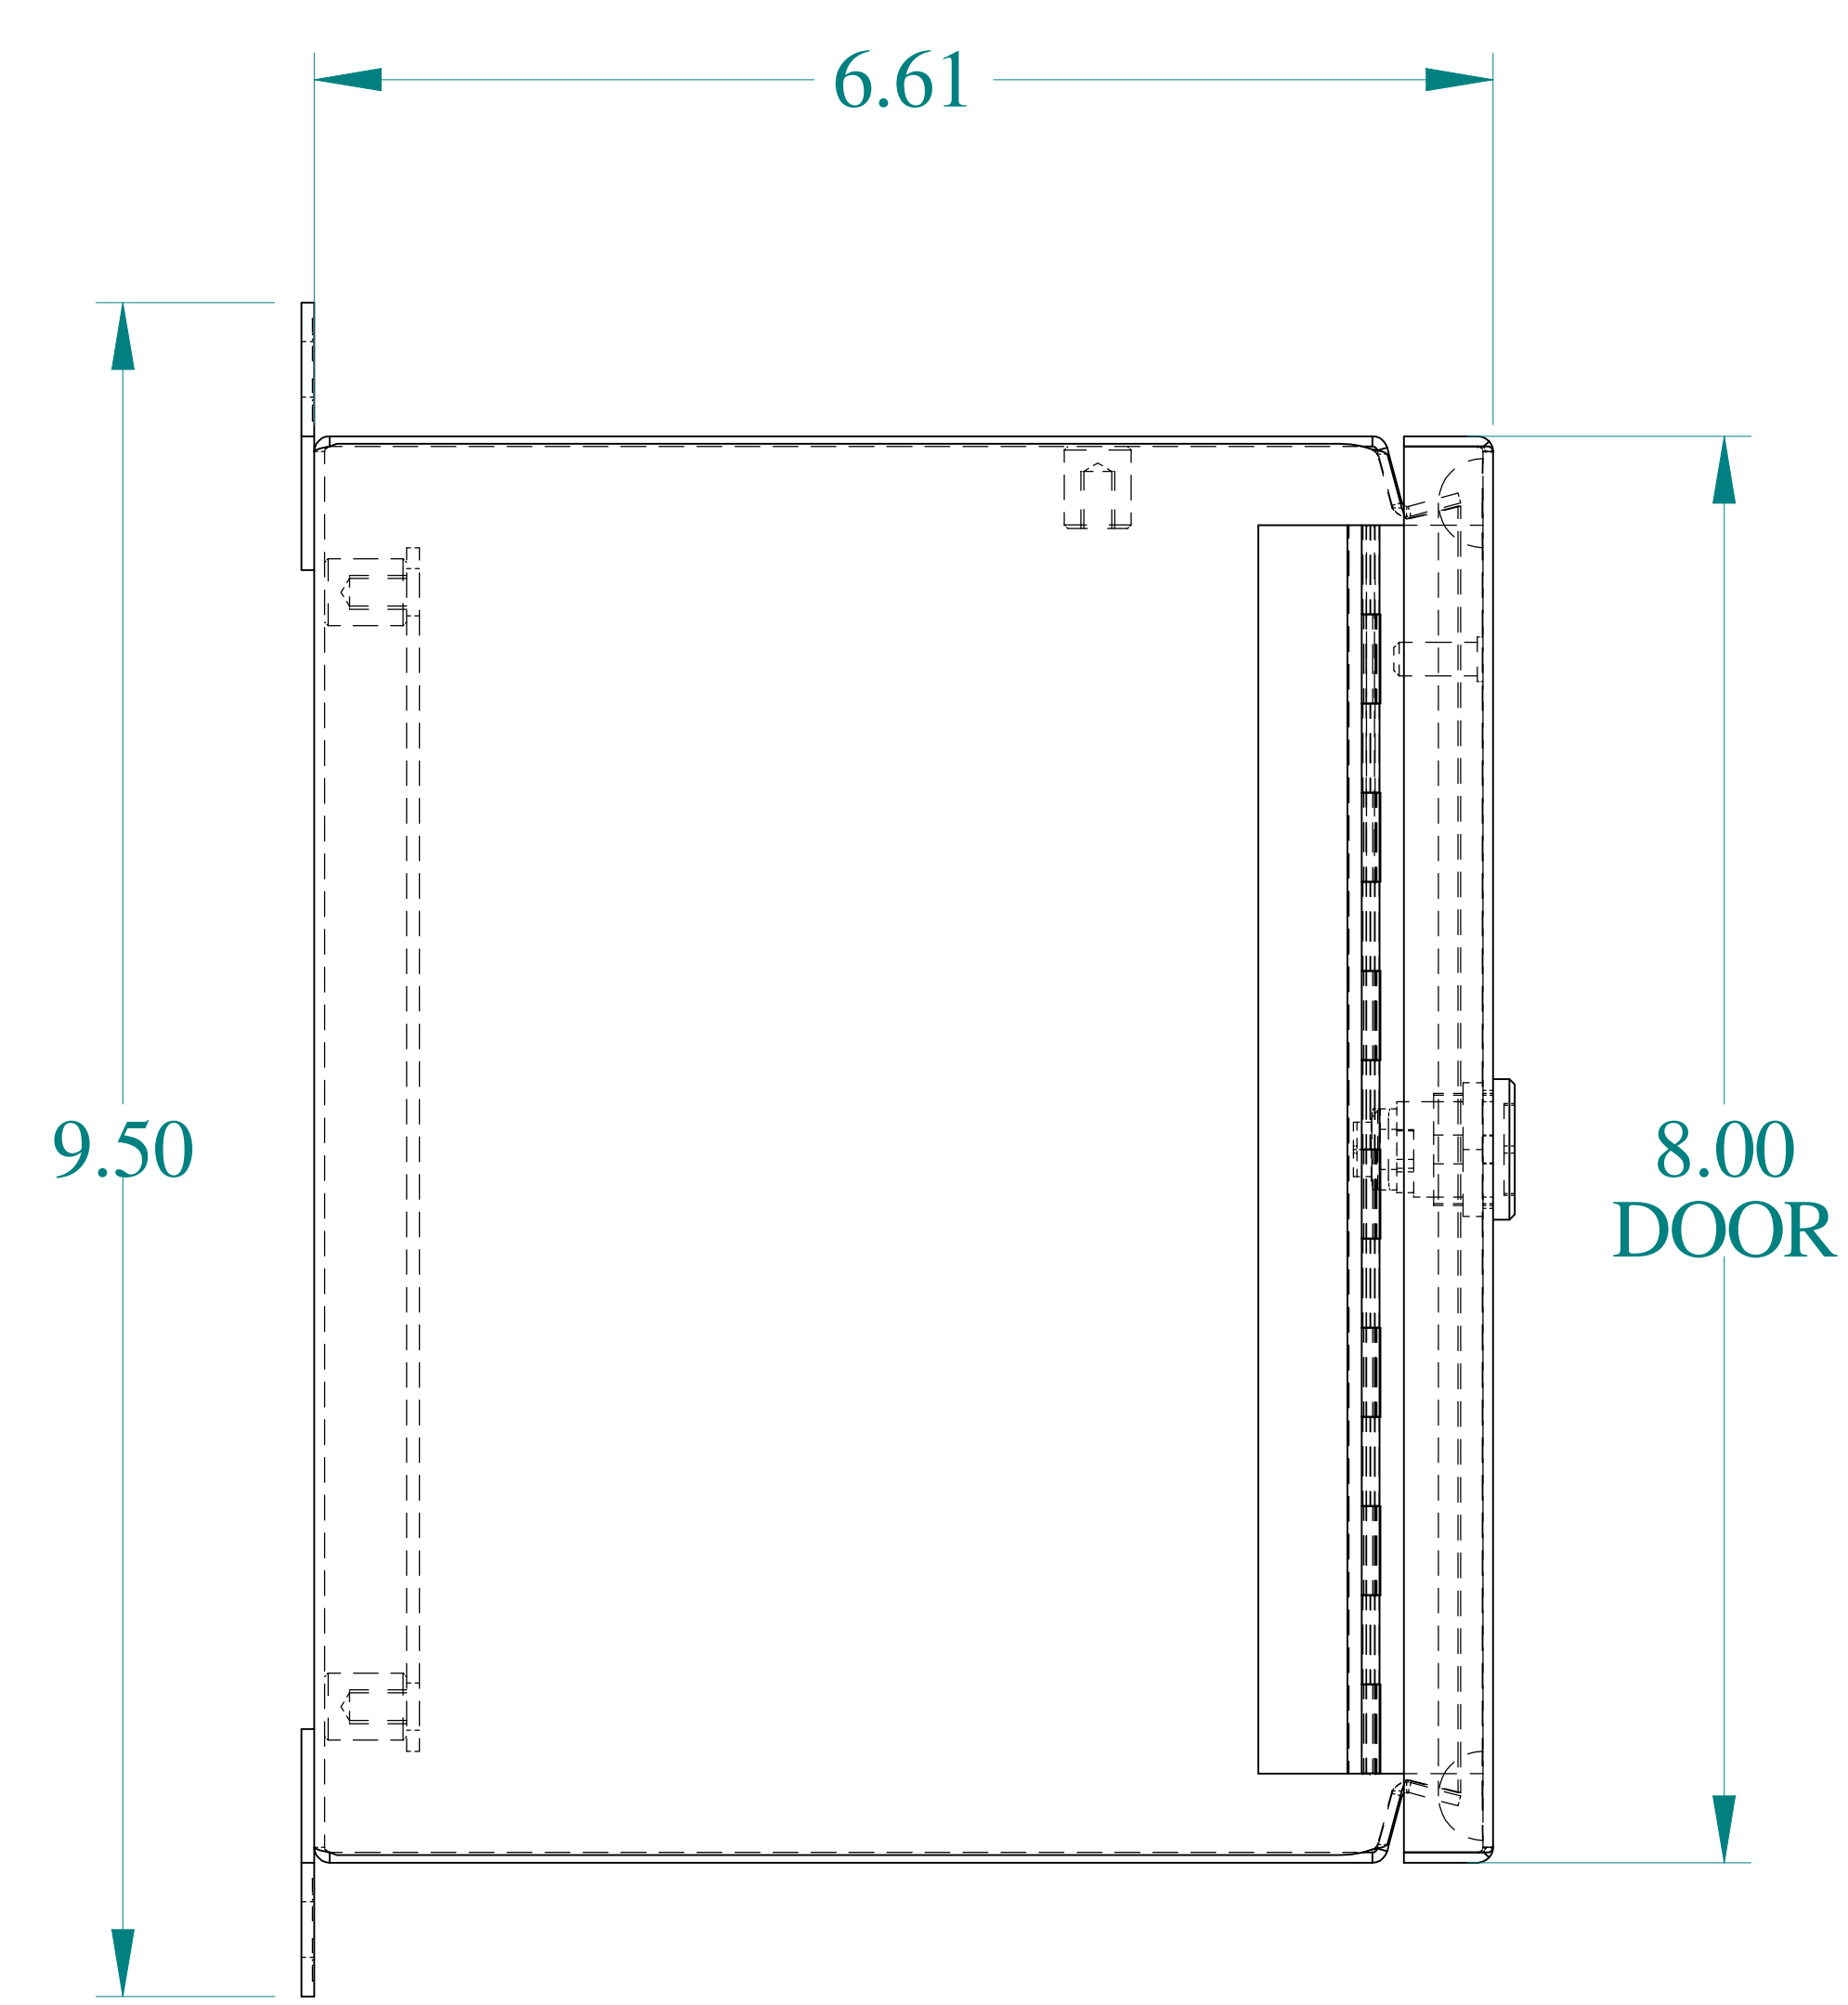

TOP VIEW

ISOMETRIC VIEWS

SIDE VIEW

FRONT VIEW

SIDE VIEW

BACK VIEW

BOTTOM VIEW

Data subject to change without notice.

Part #: EJ866

Date: Mar. 24, 2019