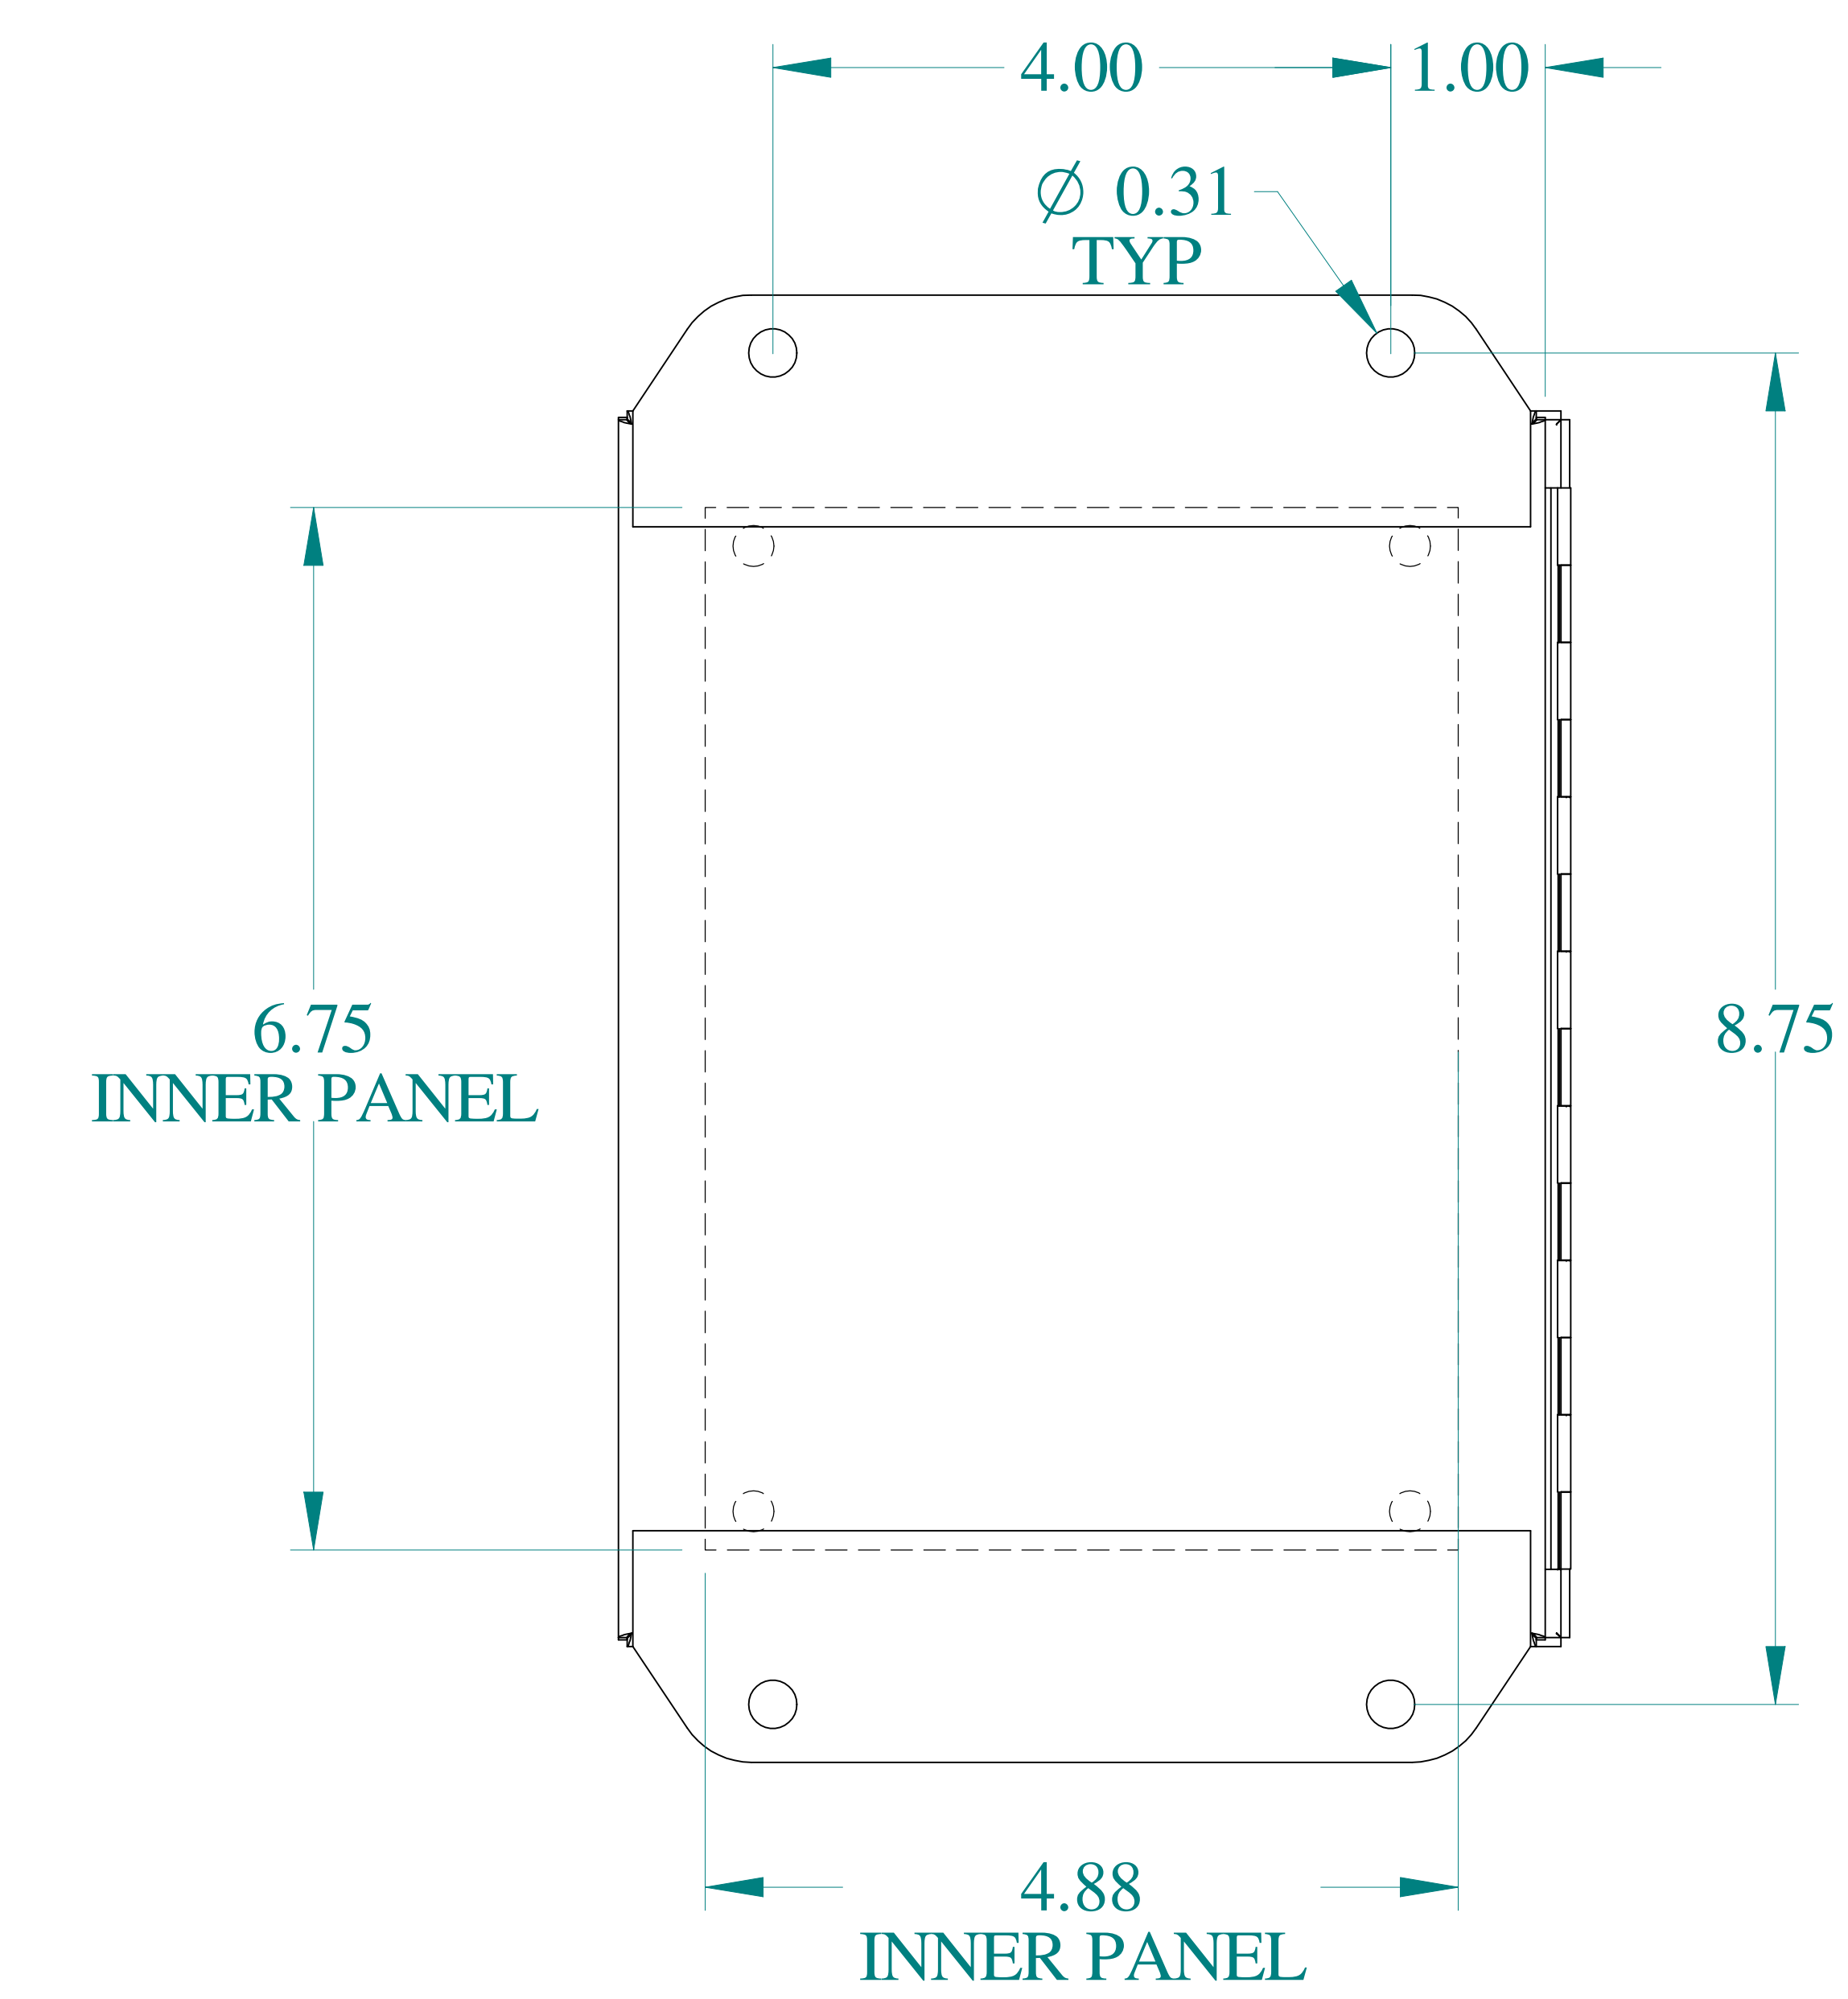

TOP VIEW

ISOMETRIC VIEWS

SIDE VIEW

FRONT VIEW

SIDE VIEW

BACK VIEW

BOTTOM VIEW

Data subject to change without notice.

Part #: EJ866

Date: Mar. 24, 2019