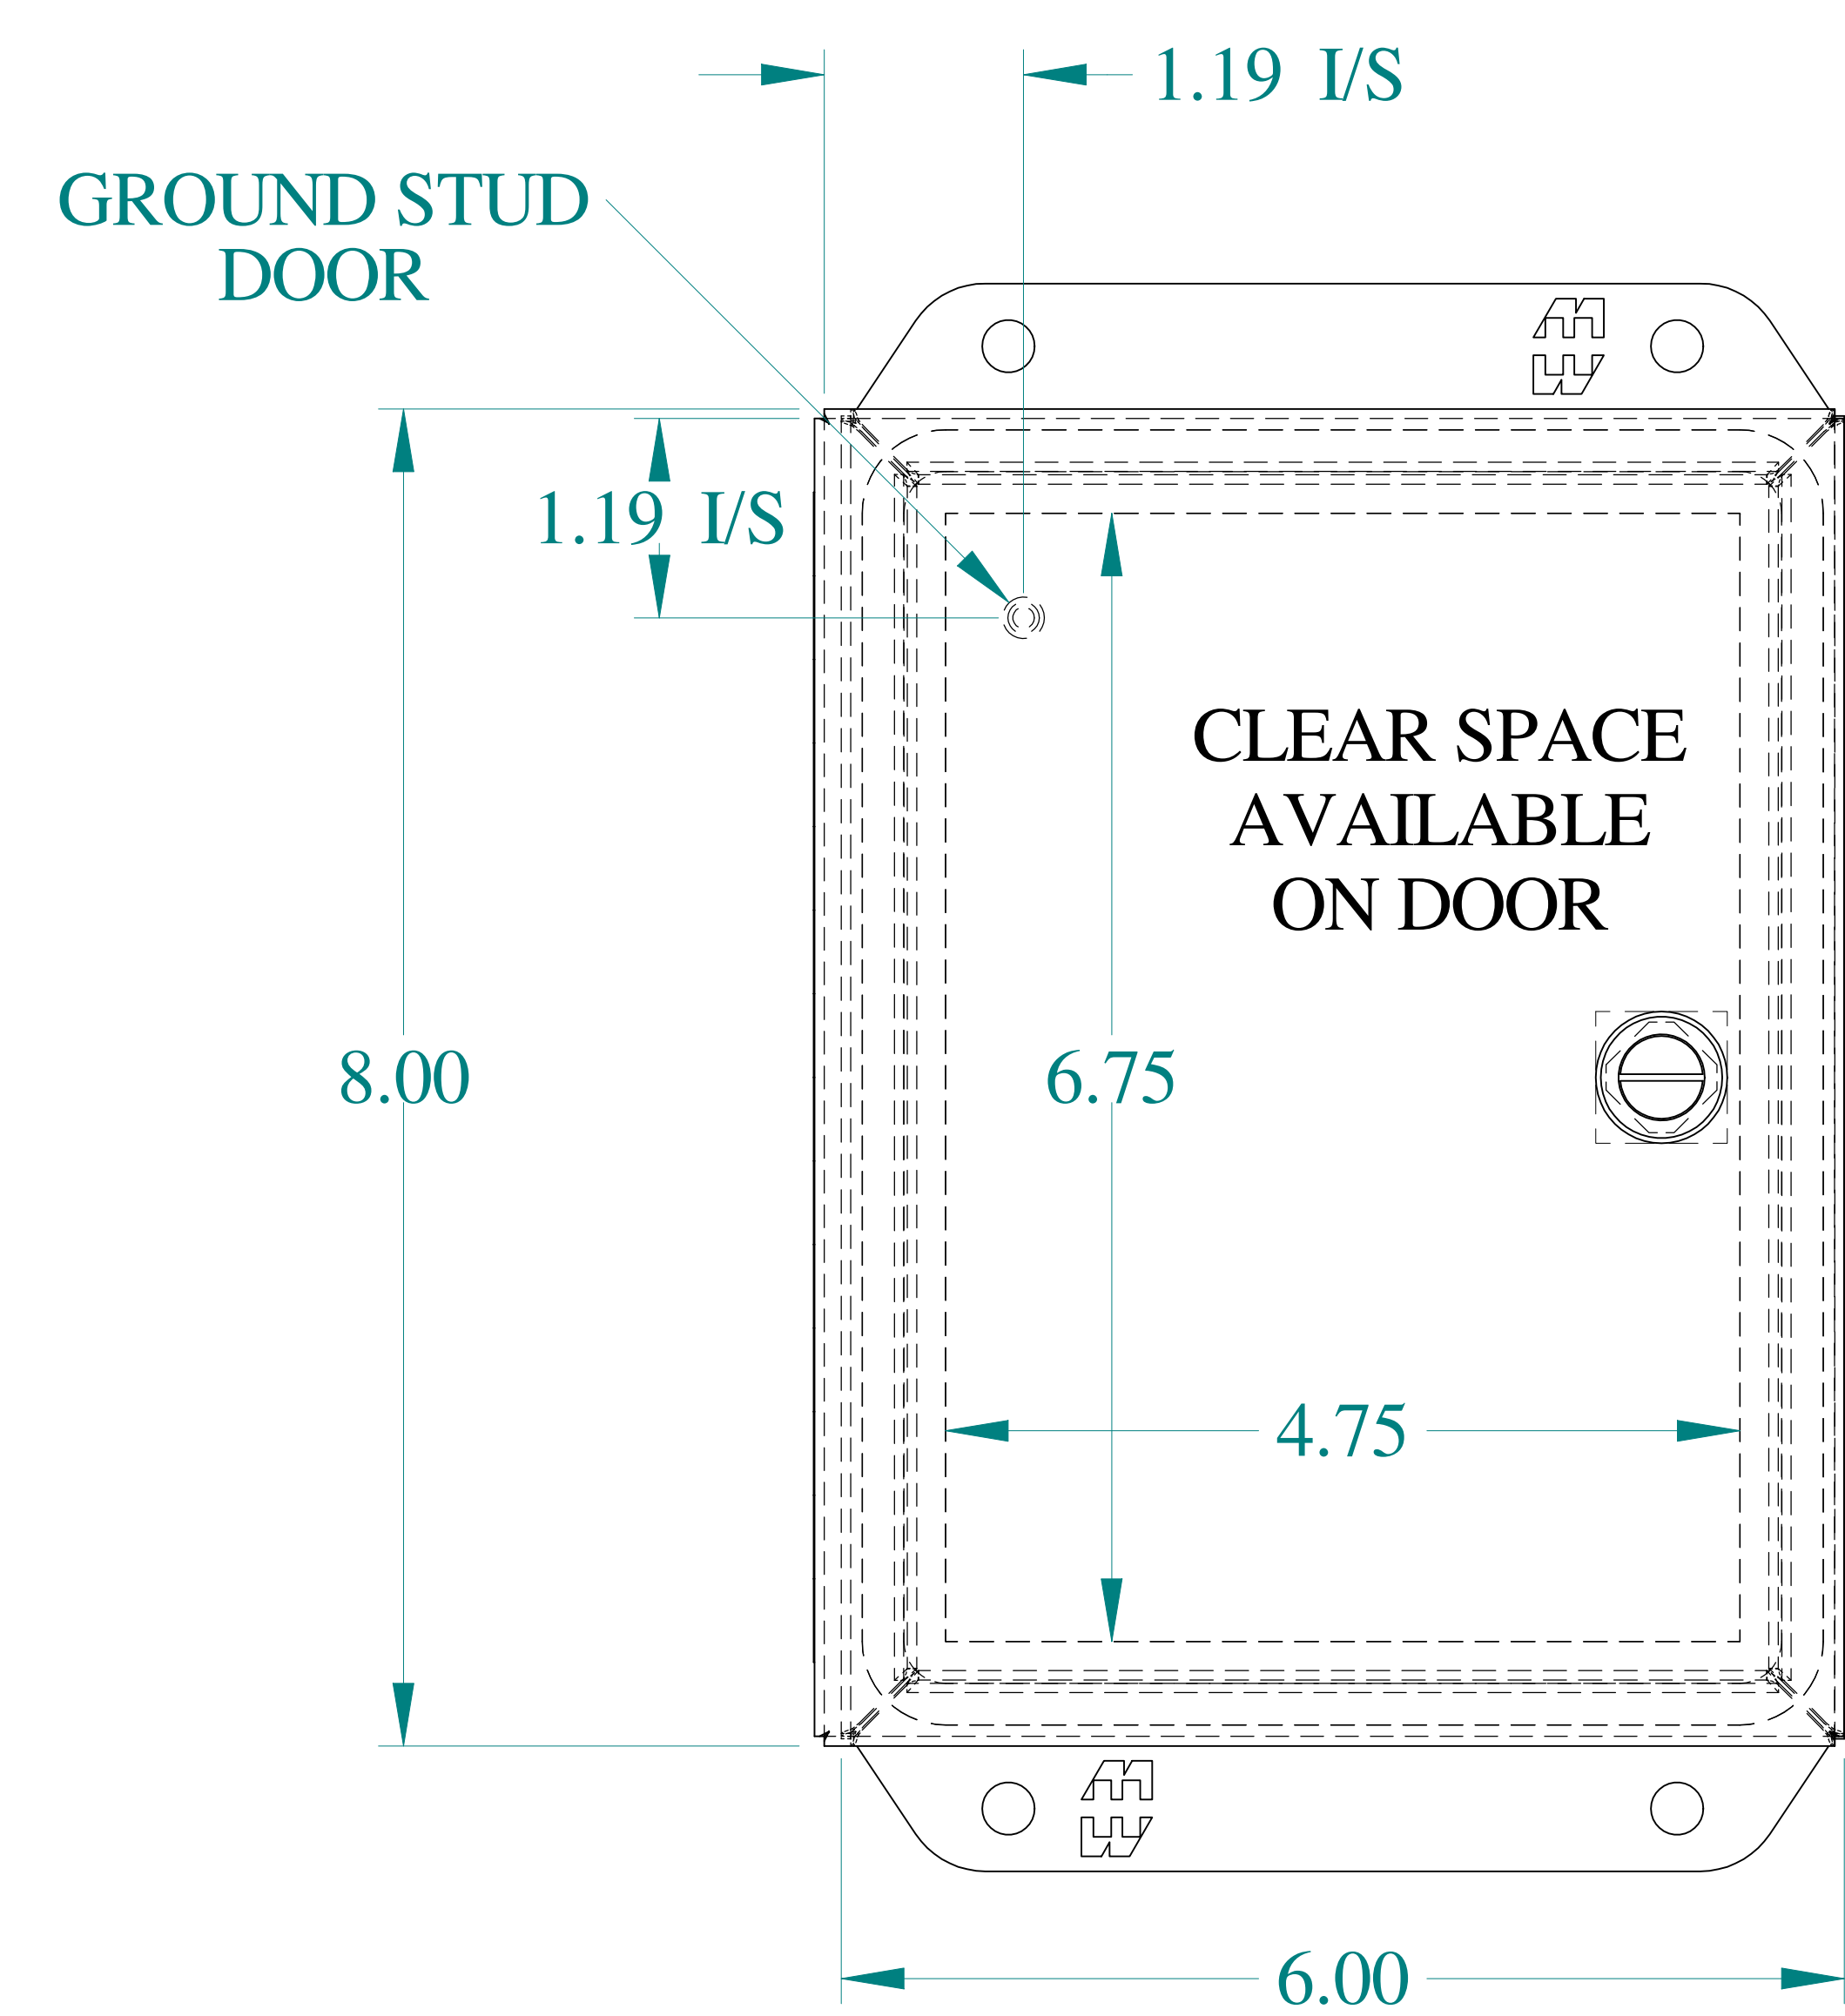

TOP VIEW

ISOMETRIC VIEWS

SIDE VIEW

FRONT VIEW

SIDE VIEW

BACK VIEW

BOTTOM VIEW

Data subject to change without notice.

Part #: EJ866

Date: Mar. 24, 2019